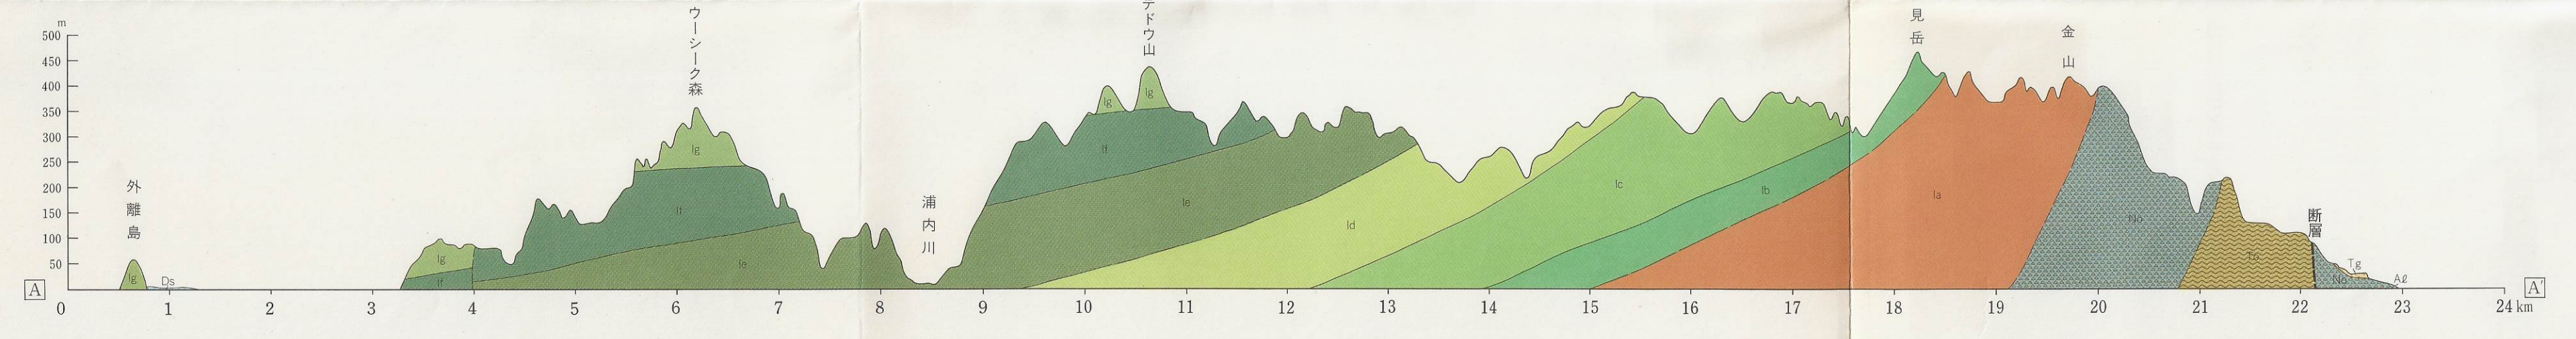

表層地質図 Subsurface Geological Map  
西表 IRIOMOTE DISTRICT

与那国島

与那国島

仲ノ神島

西表島

西表島

西表島

位置図

凡例

Table of geological units and their descriptions. Includes units like Rn (Andesite tuff), Aa (Pliocene), Da (Quaternary), etc., with detailed descriptions of their composition and distribution.

波照間島

昭和六十二年三月発行  
地質院