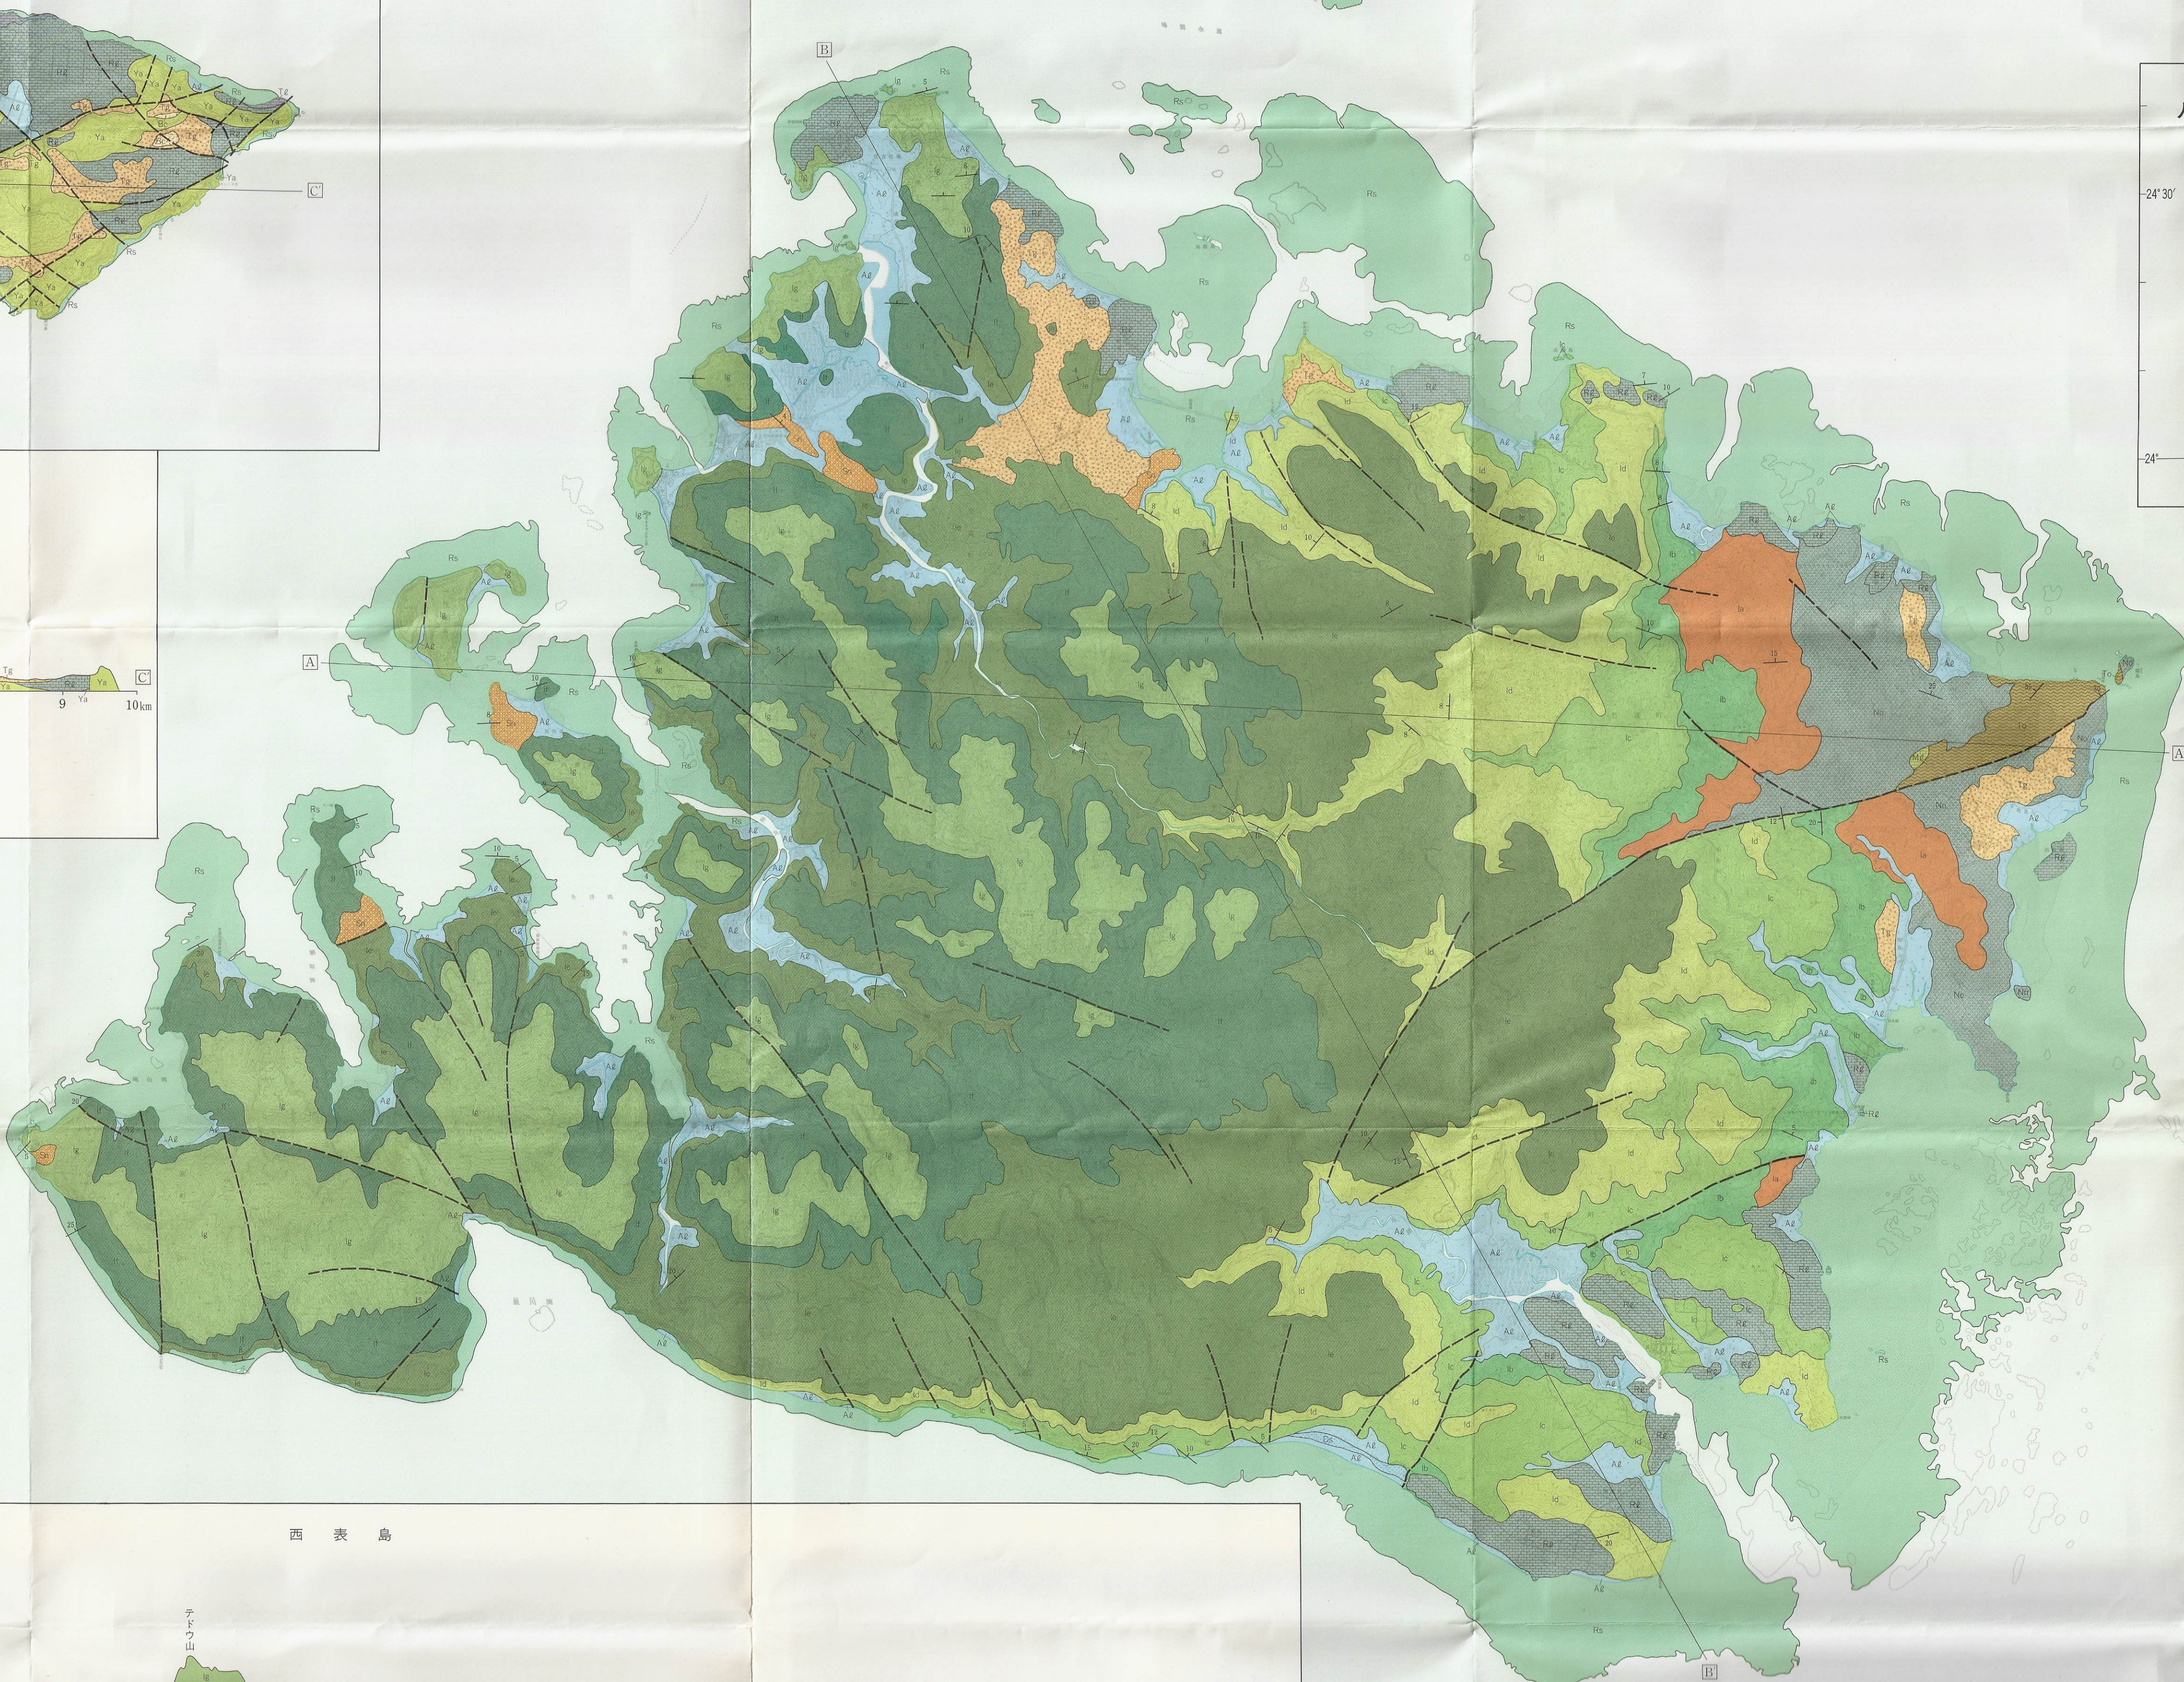

表層地質図 Subsurface Geological Map  
西表 IRIOMOTE DISTRICT

与那国島

与那国島

仲ノ神島

西表島

西表島

西表島

位置図

凡例

Table of geological units and their descriptions. Includes units like Rn (Andesite tuff), Aa (Pliocene), Da (Quaternary), etc., with detailed descriptions of their composition and distribution.

波照間島

昭和六十二年三月発行  
地質院