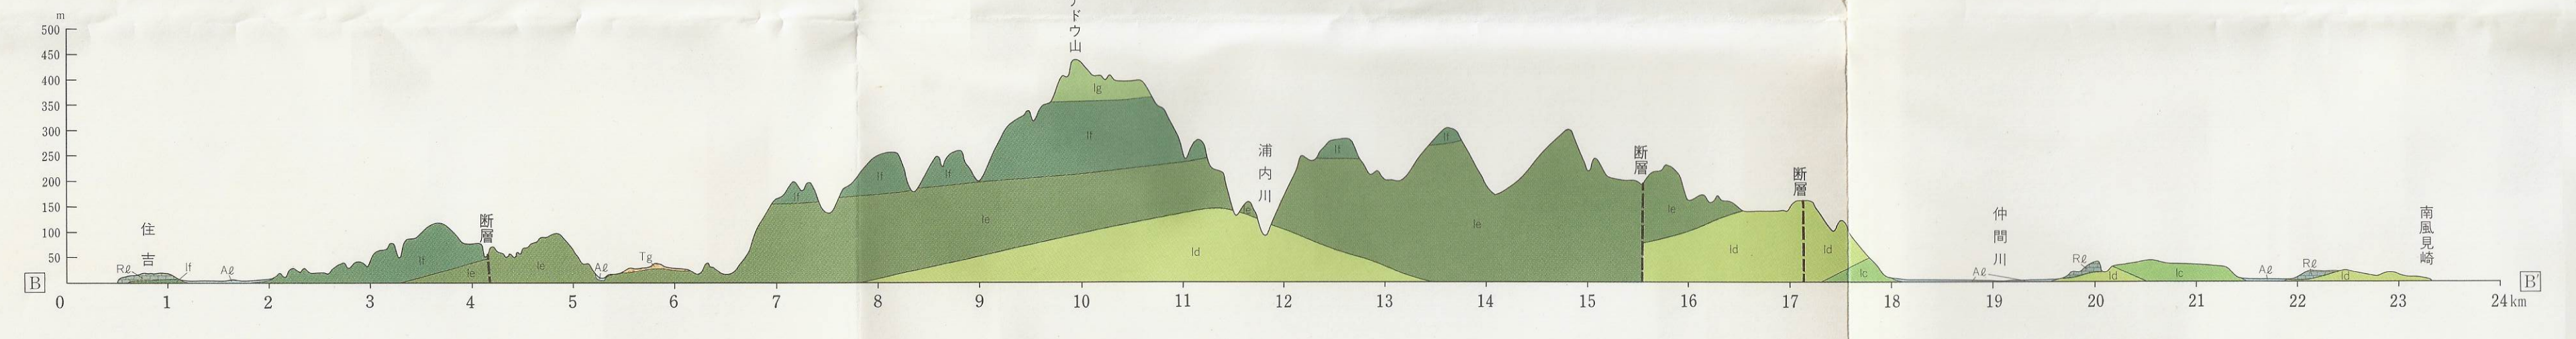

表層地質図 Subsurface Geological Map  
西表 IRIOMOTE DISTRICT

与那国島

与那国島

仲ノ神島

西表島

西表島

西表島

位置図

凡例

Table of geological units and their descriptions. Includes units like Rn (Andesite tuff), Aa (Pliocene), Da (Quaternary), etc., with detailed descriptions of their composition and distribution.

波照間島

昭和六十二年三月発行  
地質院