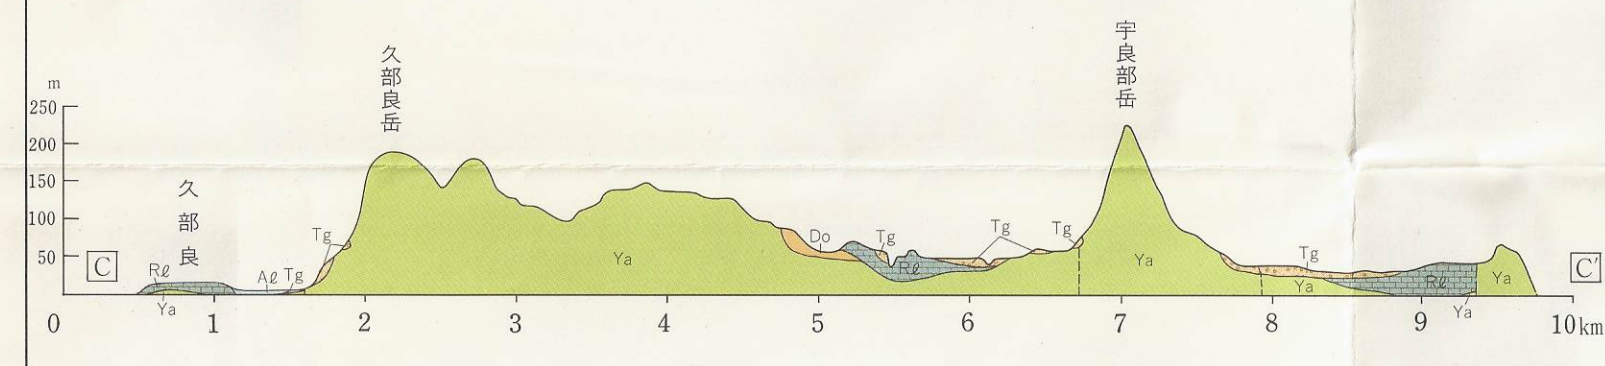

表層地質図 Subsurface Geological Map  
西表 IRIOMOTE DISTRICT

与那国島

与那国島

仲ノ神島

西表島

西表島

西表島

位置図

凡例

Table of geological units and their descriptions. Includes units like Rn (Andesite tuff), Aa (Pliocene), Da (Quaternary), etc., with detailed descriptions of their composition and distribution.

波照間島

昭和六十二年三月発行  
地質院