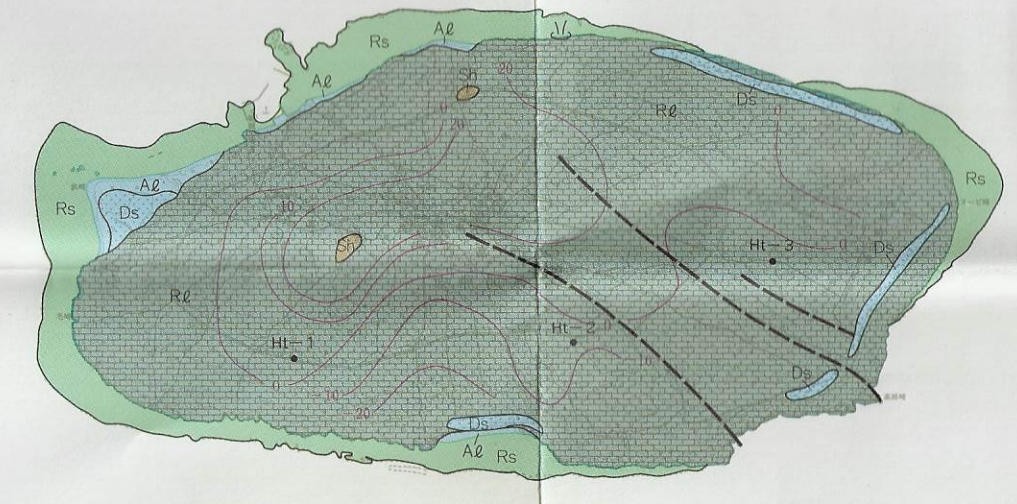

表層地質図 Subsurface Geological Map  
西表 IRIOMOTE DISTRICT

与那国島

与那国島

仲ノ神島

西表島

西表島

西表島

位置図

凡例

Table of geological units and their descriptions. Includes units like Rn (Andesite tuff), Aa (Pliocene), Da (Quaternary), etc., with detailed descriptions of their composition and distribution.

波照間島

昭和六十二年三月発行  
地質院