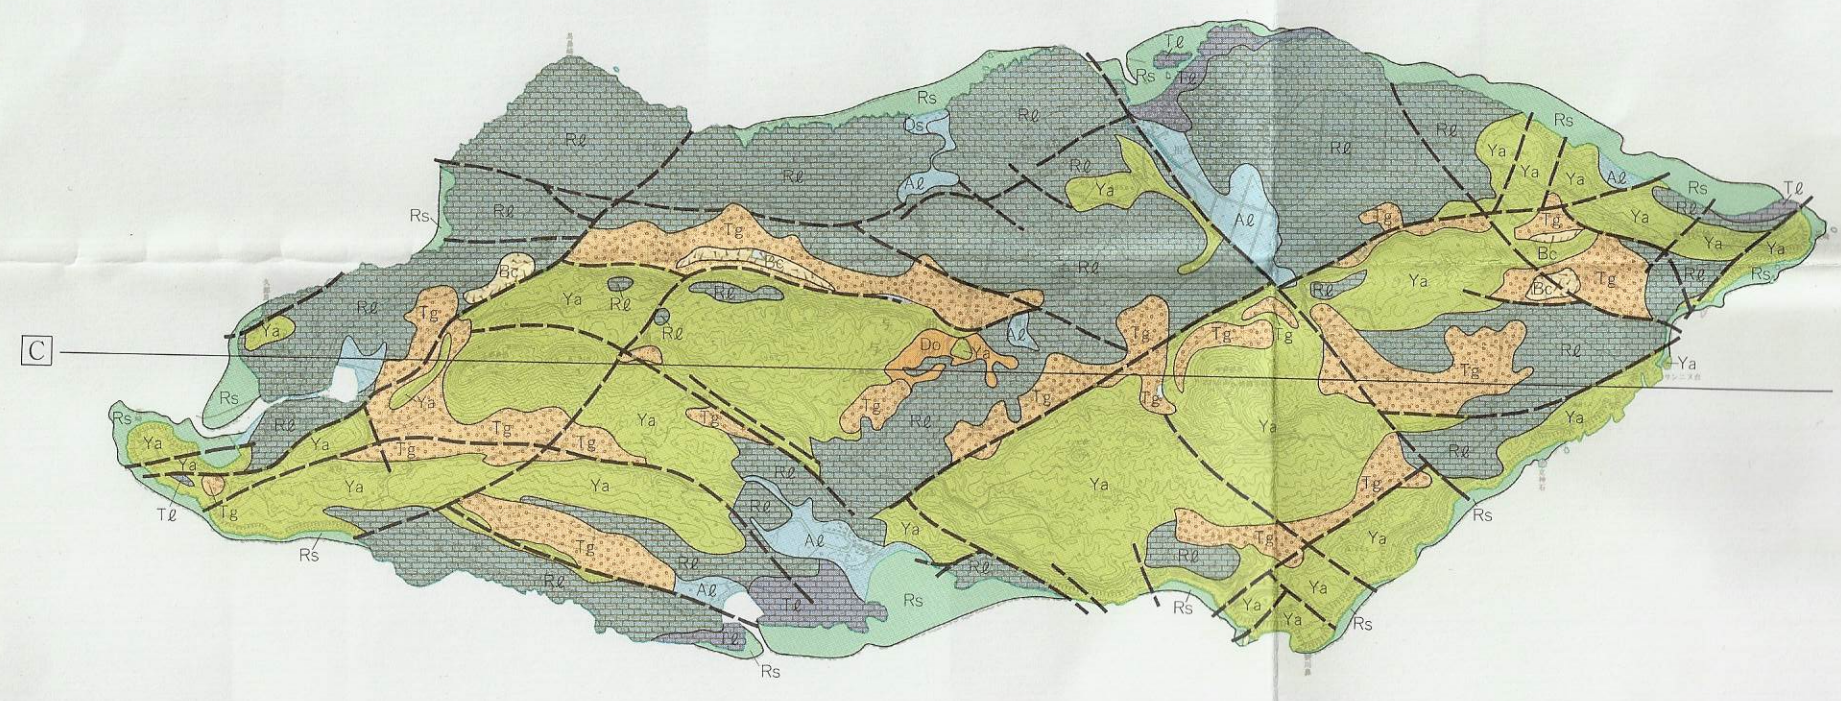

表層地質図 Subsurface Geological Map  
西表 IRIOMOTE DISTRICT

与那国島

与那国島

仲ノ神島

西表島

西表島

西表島

位置図

凡例

Table of geological units and their descriptions. Includes units like Rn (Andesite tuff), Aa (Pliocene), Da (Quaternary), etc., with detailed descriptions of their composition and distribution.

波照間島

昭和六十二年三月発行  
地質院