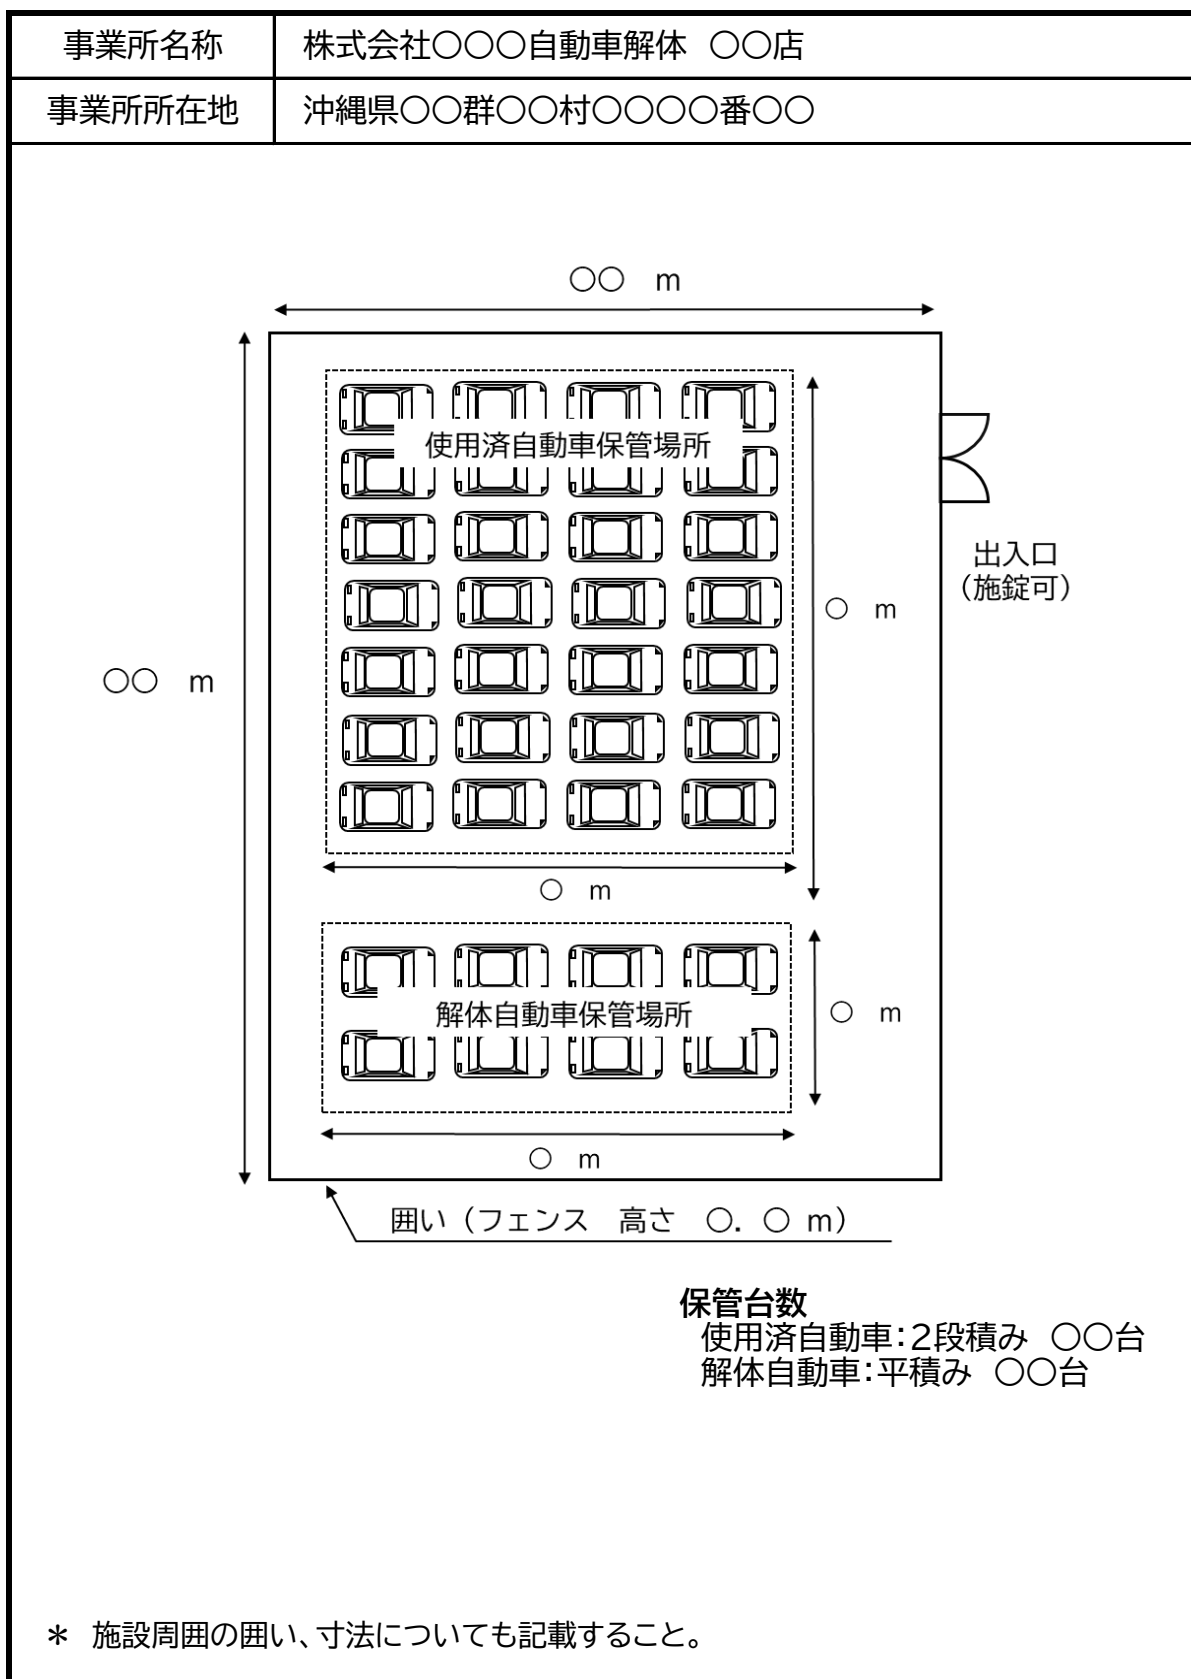

### 事業所付近の見取図

事業所名称	株式会社〇〇〇自動車
事業所所在地	沖縄県〇〇群〇〇村〇〇〇〇番〇〇

The site map shows a grid of streets. The business premises (事業所) is located in the lower right quadrant, marked with a hatched box. To its left is an industrial site (工業) marked with a box containing '(株)〇〇'. Further left is a shop (商店) marked with a box containing '〇×'. Above the shop is a park (公園) marked with a box containing '公園'. To the right of the park is a parking lot (駐車場) marked with a box containing '駐車場', and next to it is an apartment building (アパート) marked with a box containing '△△'. In the bottom right corner, there is a convenience store (コンビニ) marked with a box containing 'コンビニ'. A north arrow is located in the upper right corner of the map area.

## 自動車保管場所平面図