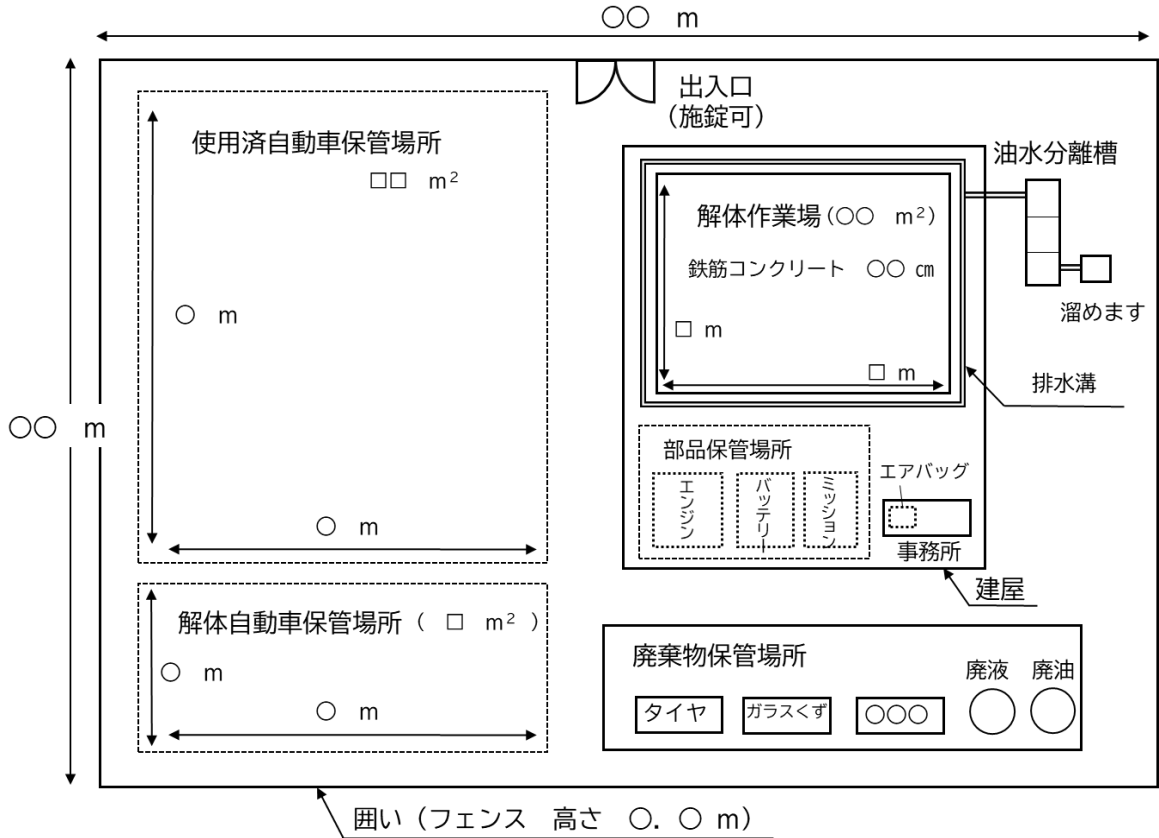

事業所平面図

事業所名称	株式会社〇〇〇自動車解体 〇〇店
事業所所在地	沖縄県〇〇群〇〇村〇〇〇〇番〇〇

例) 同一敷地内で保管、解体作業を行う場合

- 事務所、解体作業場、使用済所自動車・解体自動車・部品等の保管場所、油水分離槽、排水溝などを記載すること。
- 施設周囲の囲い、寸法についても記載すること。